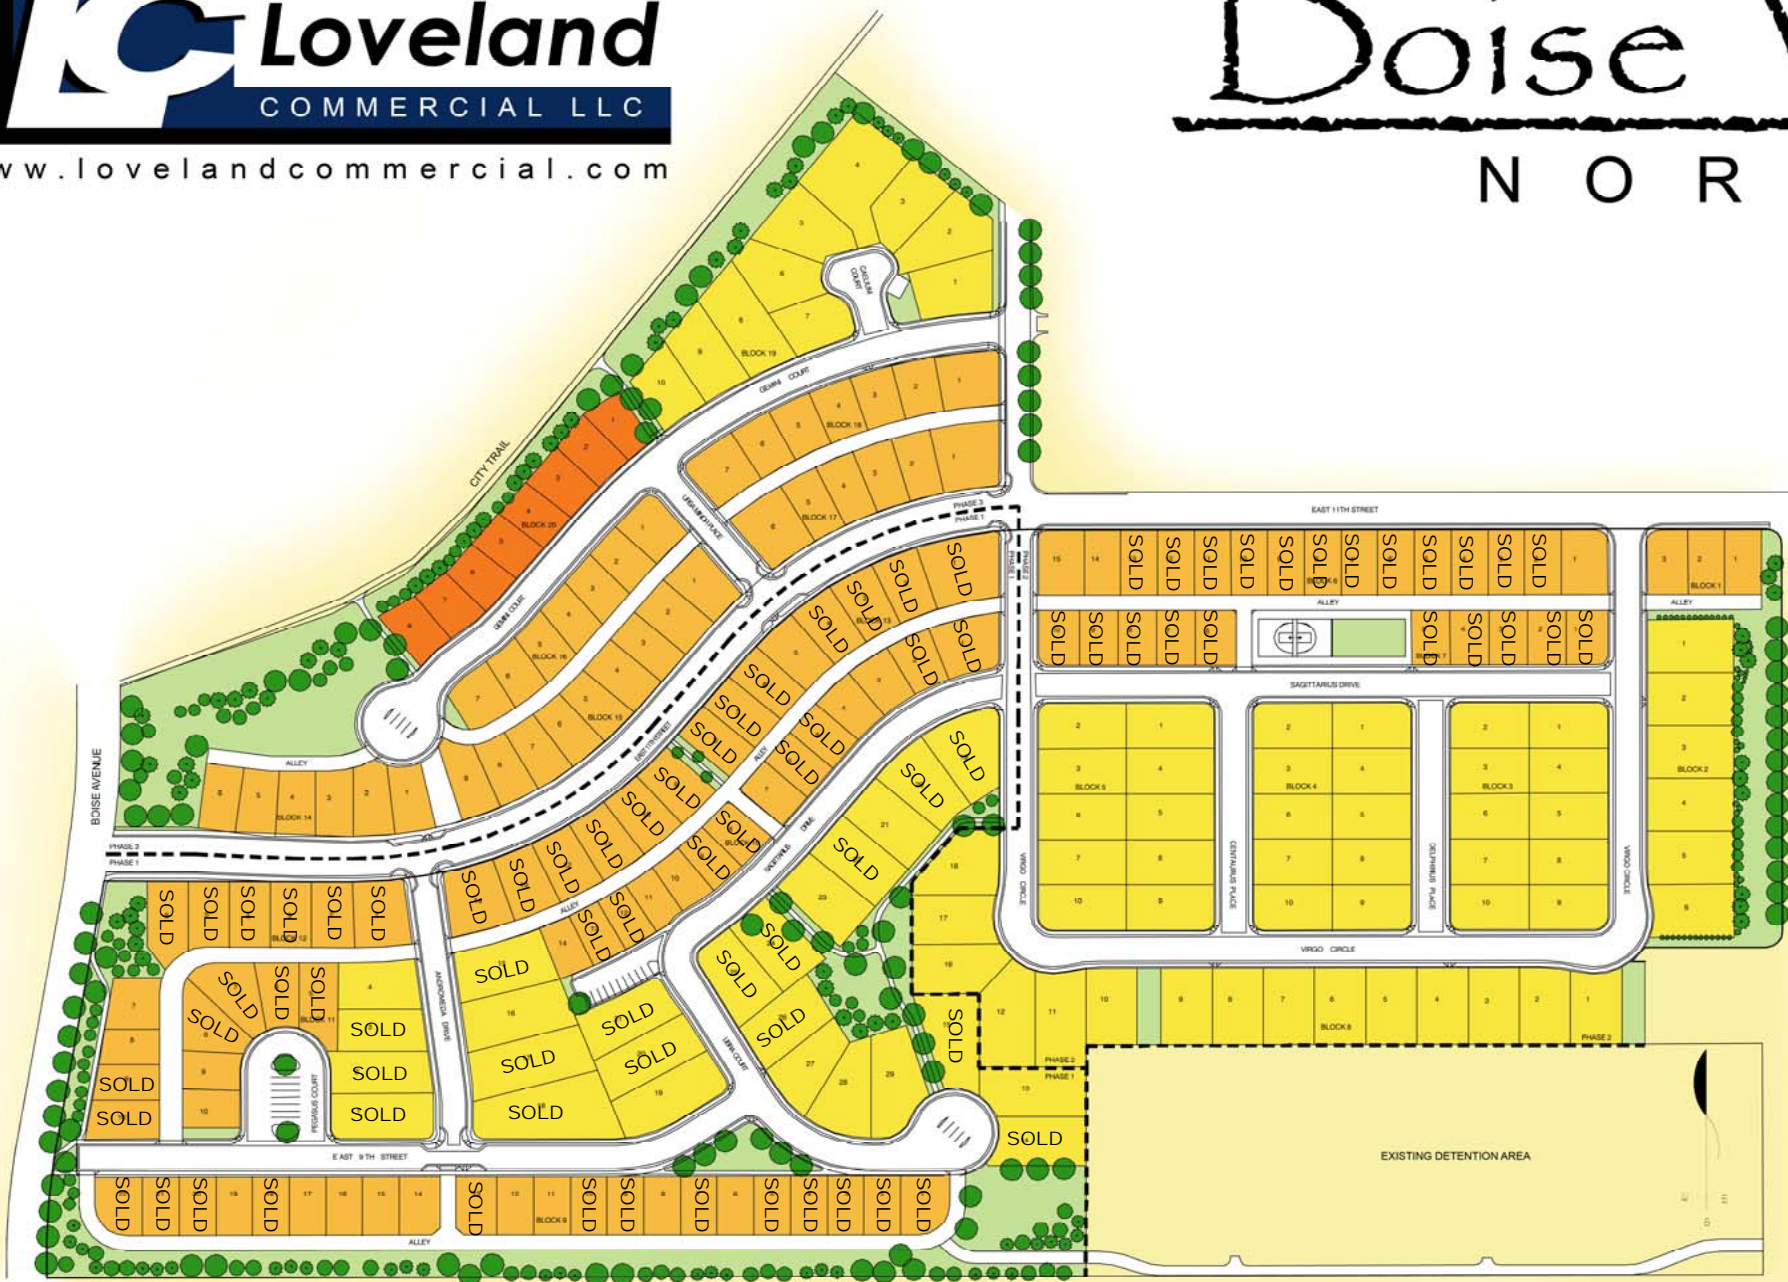

Boise Village

NORTH

LEGEND

- NEO TRADITIONAL LOTS
- SINGLE FAMILY RESIDENTIAL LOTS
- DUPLEX LOTS

VICINITY MAP

BLOCK	LOT	WIDTH (ft.) ±	LENGTH (ft.) ±	LOT SIZE (ac.) ±
1	1 & 2	46	87	4,031
	3	52	87	4,414
2	1 & 6	70	110	7,400
	2-5	70	110	7,700
3	1, 2, 9 & 10	48	100	5,967
	3-8	80	100	5,985
4	1, 2, 9 & 10	48	100	5,967
	3-8	80	100	6,000
5	1, 2, 9 & 10	48	111	6,690
	3-8	80	111	6,695
8	1-10, 17	85	100	6,527
	16, 18	85	100	7,290
14	1-6	40	90	4,200
15	1	48	86	5,000
	2-9	47	86	4,000
16	1	35	72	4,430
	2-7	36	73	3,660
17	1 & 6	60	86	6,300
	2-5	45	86	4,320
18	1 & 7	65	72	5,100
	2-6	60	73	3,831
19	1	80	124	7,150
	2, 3 & 5, 6, 8, 9 & 10	75	90	7,400
	7	55	81	5,553
	4	97	118	12,453
20	1-8	52	74	4,000